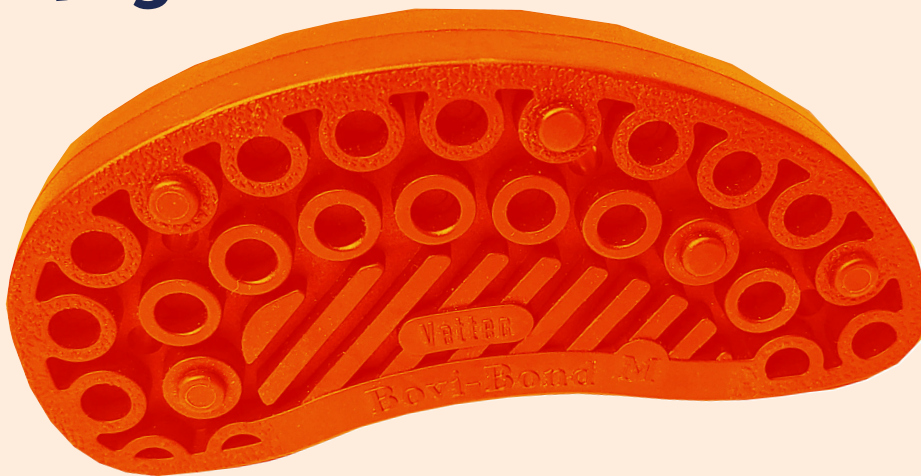

VETTEC BOVI-BOND POLYURETHANE COW BLOCK 2.0

The Cow Block You Love Now Made in High-Wear Resistant Polyurethane.

USE WITH VETTEC BOVI-BOND
Fast-setting block adhesive with industry leading chemistry in a 210cc cartridge.

- Positioning and anchoring points
- High-wear resistant PU material for longer healing time
- Small Block – 4-3/4" long x 11/16" thick
- Medium Block – 5" long x 3/4" thick
- Large Block – 5-1/2" long x 7/8" thick
- Optimum glue distribution between the block and claw
- Ergonomically shaped to the bovine claw