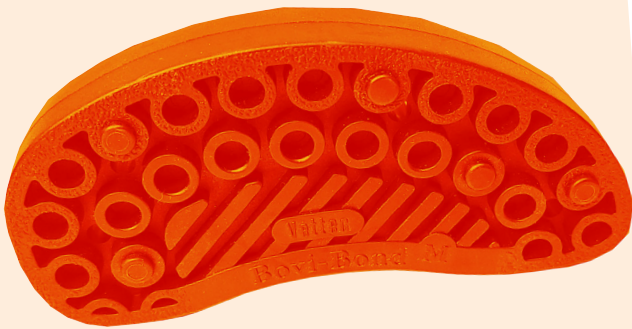

VETTEC BOVI-BOND POLYURETHANE COW BLOCK 2.0

The Cow Block You Love Now Made in High-Wear Resistant Polyurethane.

**USE WITH VETTEC
BOVI-BOND**
Fast-setting block
adhesive with industry
leading chemistry in a
210cc cartridge.

- Positioning and anchoring points
- High-wear resistant PU material for longer healing time
- Small Block – 4-3/4" long x 11/16" thick
- Medium Block – 5" long x 3/4" thick
- Large Block – 5-1/2" long x 7/8" thick
- Optimum glue distribution between the block and claw
- Ergonomically shaped to the bovine claw